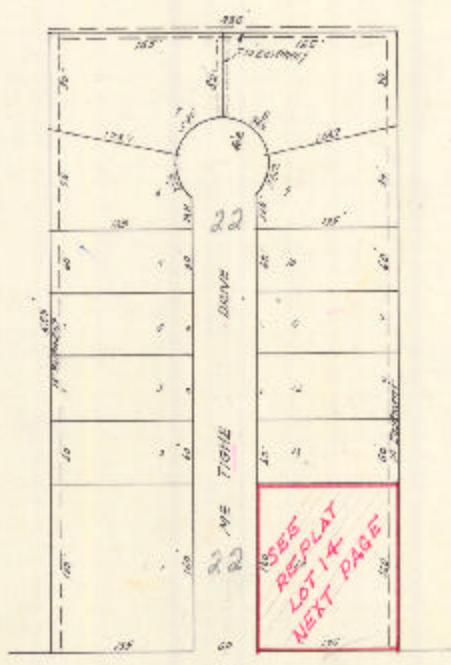

ASSESSOR'S BLOCK BOOK FOR HARRIS COUNTY, TEXAS

Block or Lots 1 to 14  
Abstract No. \_\_\_\_\_ Survey or Addition GROSS-METIGHE COURT Plat No. \_\_\_\_\_ S. D. 23 D. D. \_\_\_\_\_  
JUNE 1915 23-24 BLK A WESTBROOKLAND FORMER VOL 57 P. 13

DATE					CERTIFICATE				
No.	Vol.	TO WHOM ISSUED	DATE			No.	CLASS	EXPIRES	TO WHOM ISSUED
			W	D	Y				

Scale 100 = one inch  
GROSS METIGHE S. 1915  
OF 2025 6.148

1913  
6000 Bellaire  
22 Bal  
1917  
25-

BELLAIRE 60 BLVD.