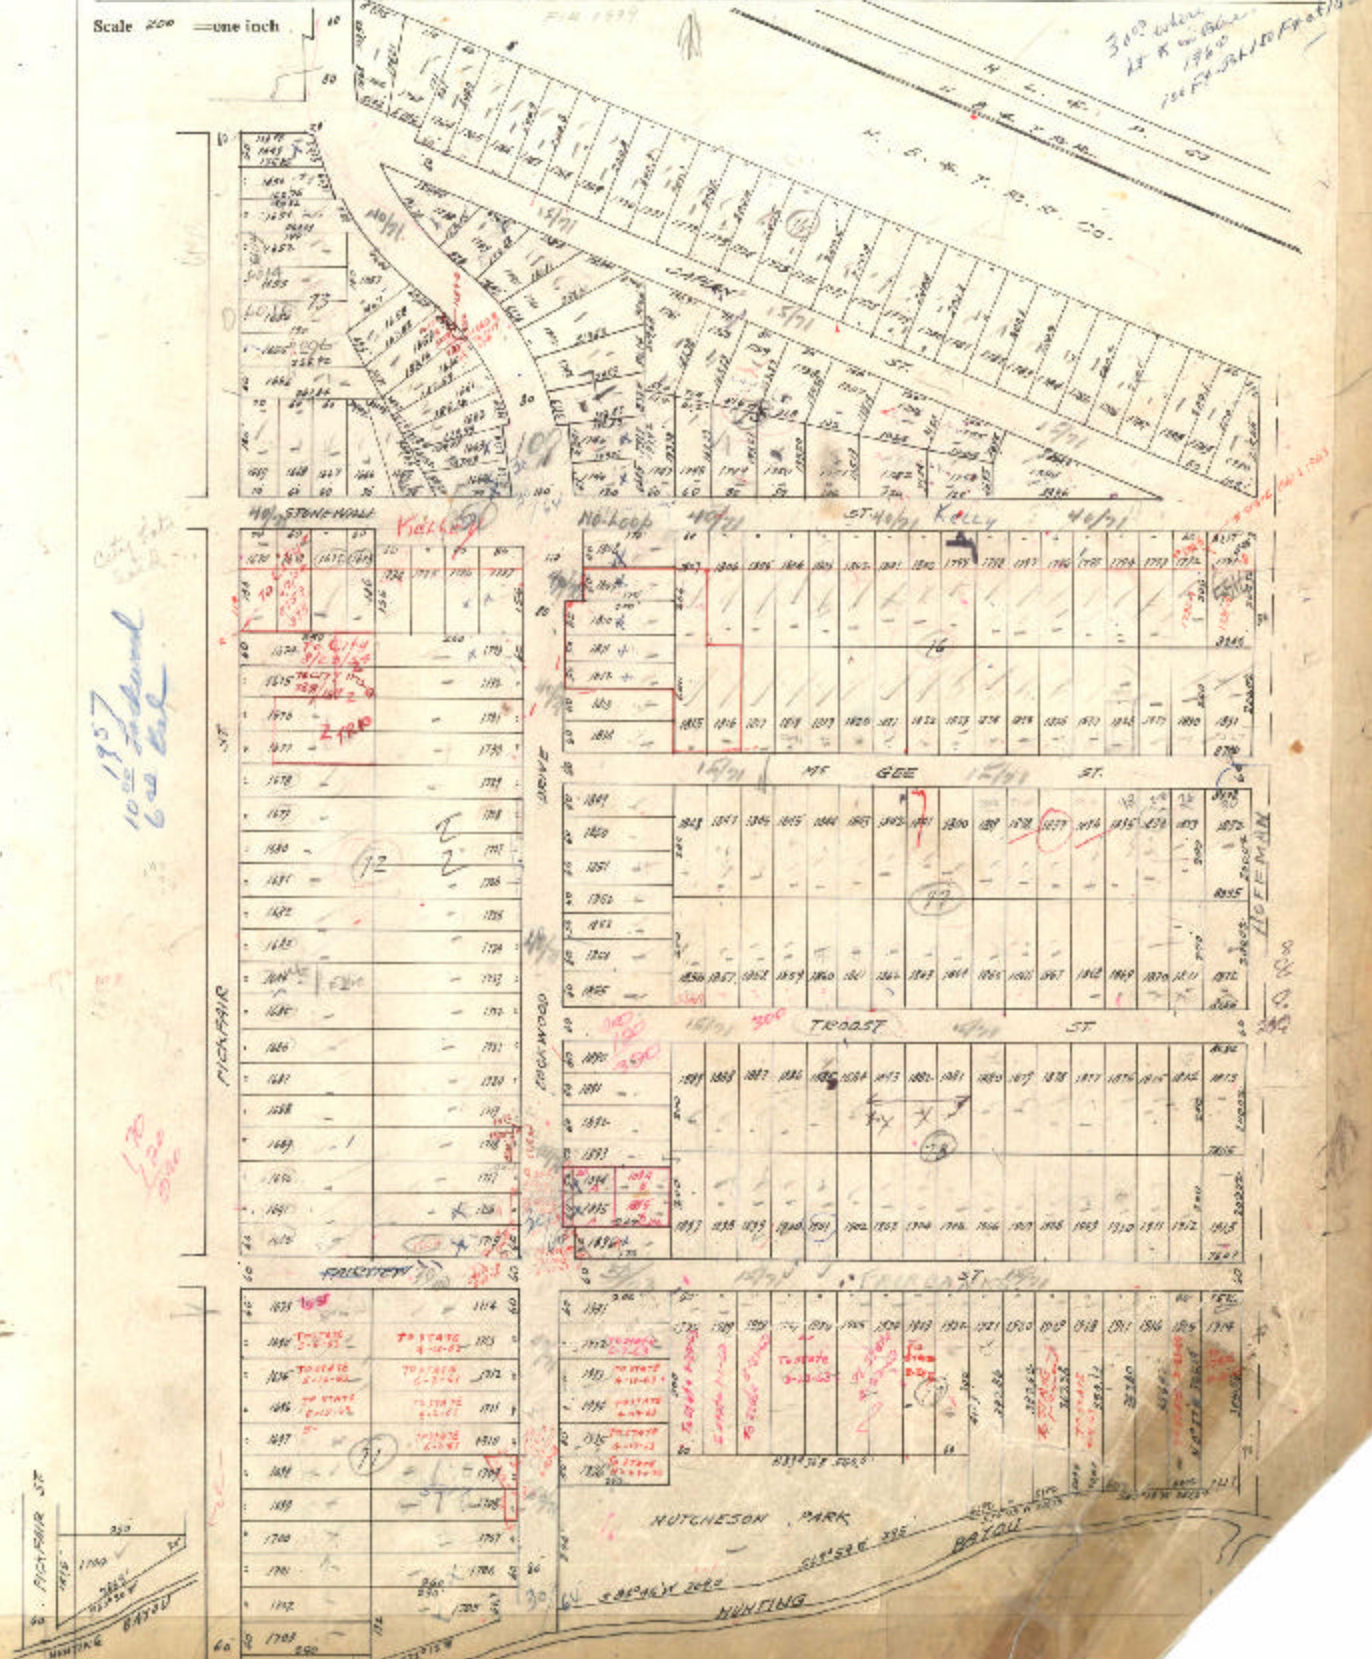

ASSESSOR'S BLOCK BOOK FOR HARRIS COUNTY TEXAS

1877  
137

Block or Abstract No. Survey or Addition KASHMERE GARDENS PARK SRT. Plat No. S. D. 25 D. D. 6

PATENT					CERTIFICATE					
No.	Vol.	TO WHOM ISSUED	DATE			ACREAGE	No.	CLASS	CHARACTER	TO WHOM ISSUED
			M	D	Y					

Scale 200 = one inch

*1957  
100' Federal  
Co. lot*

*300' when  
at K in 1960  
100' Federal  
Co. lot*

*100' Federal  
Co. lot*